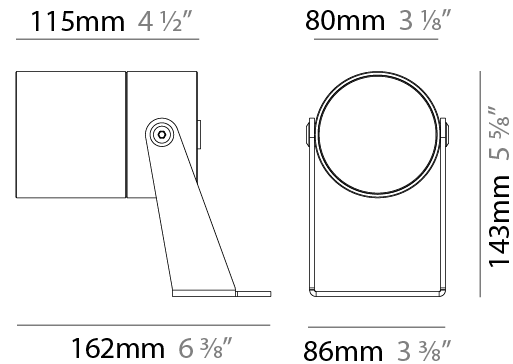

PROJECT	_____
TYPE	_____
SPECIFIER	_____
QUANTITY	_____
DATE	_____

NANO XXL SURFACE

E9F340-

base number	Color	Finish	Lens
	Temperature	Options	Options

1. To build a product code in our configurator select the specify button on the base model # product page
2. To build a manual product code on this datasheet choose from the options listed below in blue font and add the suffix to the base model #

GENERAL

Series: Nano Flood
Subseries: Nano XXL
Brand: Platek
Division: Exterior
Mounting Type: Surface
Mounting Location: Above Ground
Subcategory: Flood

PHYSICAL

Shape: Cylinder
Length (mm): 115
Length (in): 4 1/2
Width (mm): 80
Width (in): 3 1/8
Height (mm): 143
Height (in): 5 5/8
Light Distribution: Adjustable / Direct
Diffuser: Clear tempered glass
Fixture Finish: BLK / WHI / GRY / COR / ANT / BRZ
Fixture Material: Aluminum Die Cast

ELECTRICAL

Lamp Type: LED
Input Wattage (W): 16
Dimming: Non-Dimmable
Driver Included: No
Driver Location: Remote
Driver Type: Constant Voltage- 120 / 277Vac
Driver Class: Class 2
Input Voltage (V): 120 - 277
Constant Voltage (V): 24

LED

Color Temperature (°K): 2700 / 3000 / 4000
Max. Delivered Lumen (lm): 970 / 1010
Nominal Lumen (lm): 1445 / 1503
CRI: >80 CRI
Lamp Life (hrs): 60000

OPTICAL

Optic°: 32 / 50
Beam Angle: 32 / 50

RATINGS AND CERTIFICATIONS

Certified By: Certified for North American Standards
IP rating: IP66
IK Rating: IK08
Bug Rating: B1 U0 G0