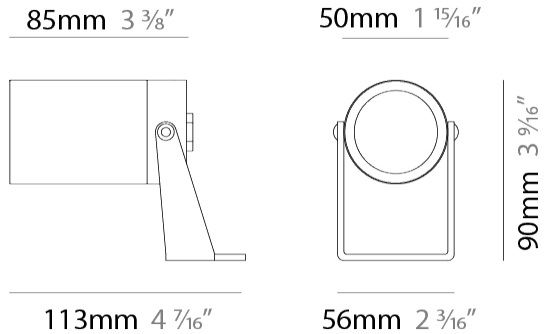

NANO XL SURFACE

E9F235-

base number   Color   Finish   Lens
Temperature   Options   Options

1. To build a product code in our configurator select the specify button on the base model # product page
2. To build a manual product code on this datasheet choose from the options listed below in blue font and add the suffix to the base model #

GENERAL

Series: Nano Flood
Subseries: Nano XL
Brand: Platek
Division: Exterior
Mounting Type: Surface
Mounting Location: Above Ground
Subcategory: Flood

PHYSICAL

Shape: Cylinder
Length (mm): 85
Length (in): 3 3/8
Width (mm): 50
Width (in): 2
Height (mm): 90
Height (in): 3 9/16
Light Distribution: Adjustable / Direct
Diffuser: Clear tempered glass
Fixture Finish: [BLK / WHI / GRY / COR / ANT / BRZ](#)
Fixture Material: Aluminum Die Cast
Cable Details: Supplied with 1 power cable 0.5m in length

ELECTRICAL

Lamp Type: LED
Input Wattage (W): 7.5
Total Output Wattage (W): 7
Dimming: Non-Dimmable / 0-10V Dimming
Driver Included: No
Driver Location: Remote
Driver Type: Constant Voltage- 120 / 277Vac
Driver Class: Class 2
Input Voltage (V): 120 - 277
Constant Voltage (V): 24

LED

Number of LEDs: 1
Color Temperature (°K): [2700 / 3000 / 4000](#)
Max. Delivered Lumen (lm): 245 / 255
Nominal Lumen (lm): 704 / 740
CRI: >80 CRI
Lamp Life (hrs): 60000

OPTICAL

Optic°: [20 / 30](#)

RATINGS AND CERTIFICATIONS

Certified By: Certified for North American Standards
IP rating: IP66
IK Rating: IK08
Bug Rating: B1 U0 G0