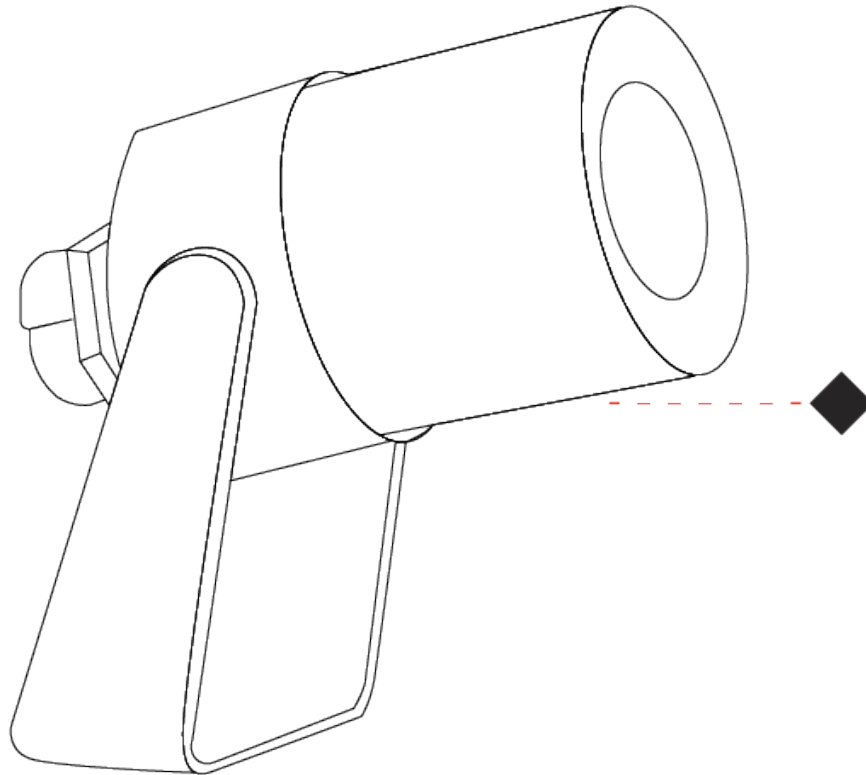

NANO XXL SURFACE

E9F340-

PROJECT	_____
TYPE	_____
SPECIFIER	_____
QUANTITY	_____
DATE	_____

E