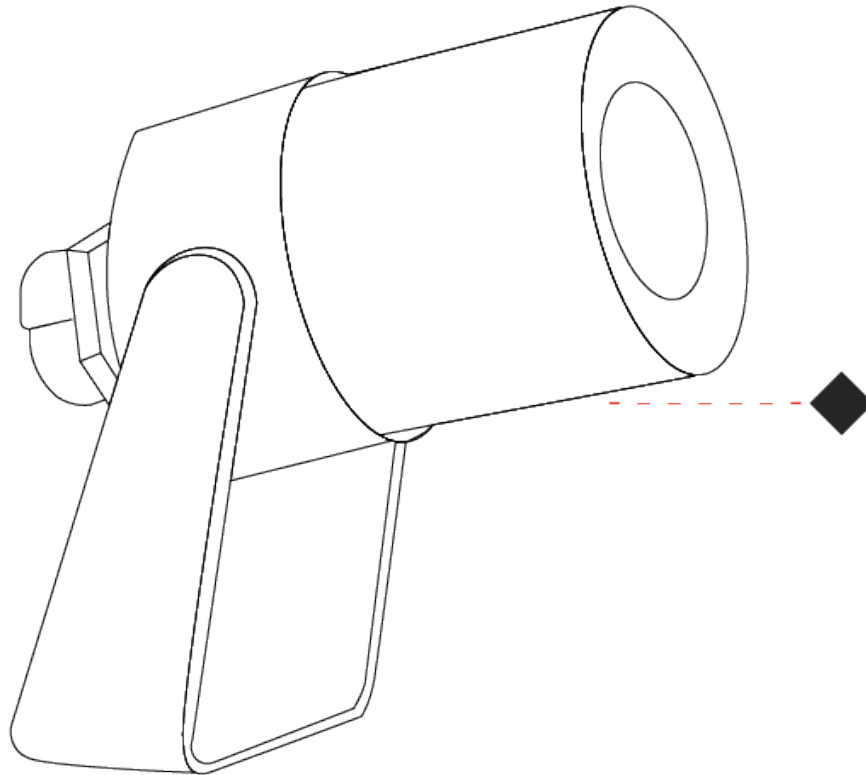

NANO XL SURFACE

E9F235-

PROJECT _____

TYPE _____

SPECIFIER _____

QUANTITY _____

DATE _____

E